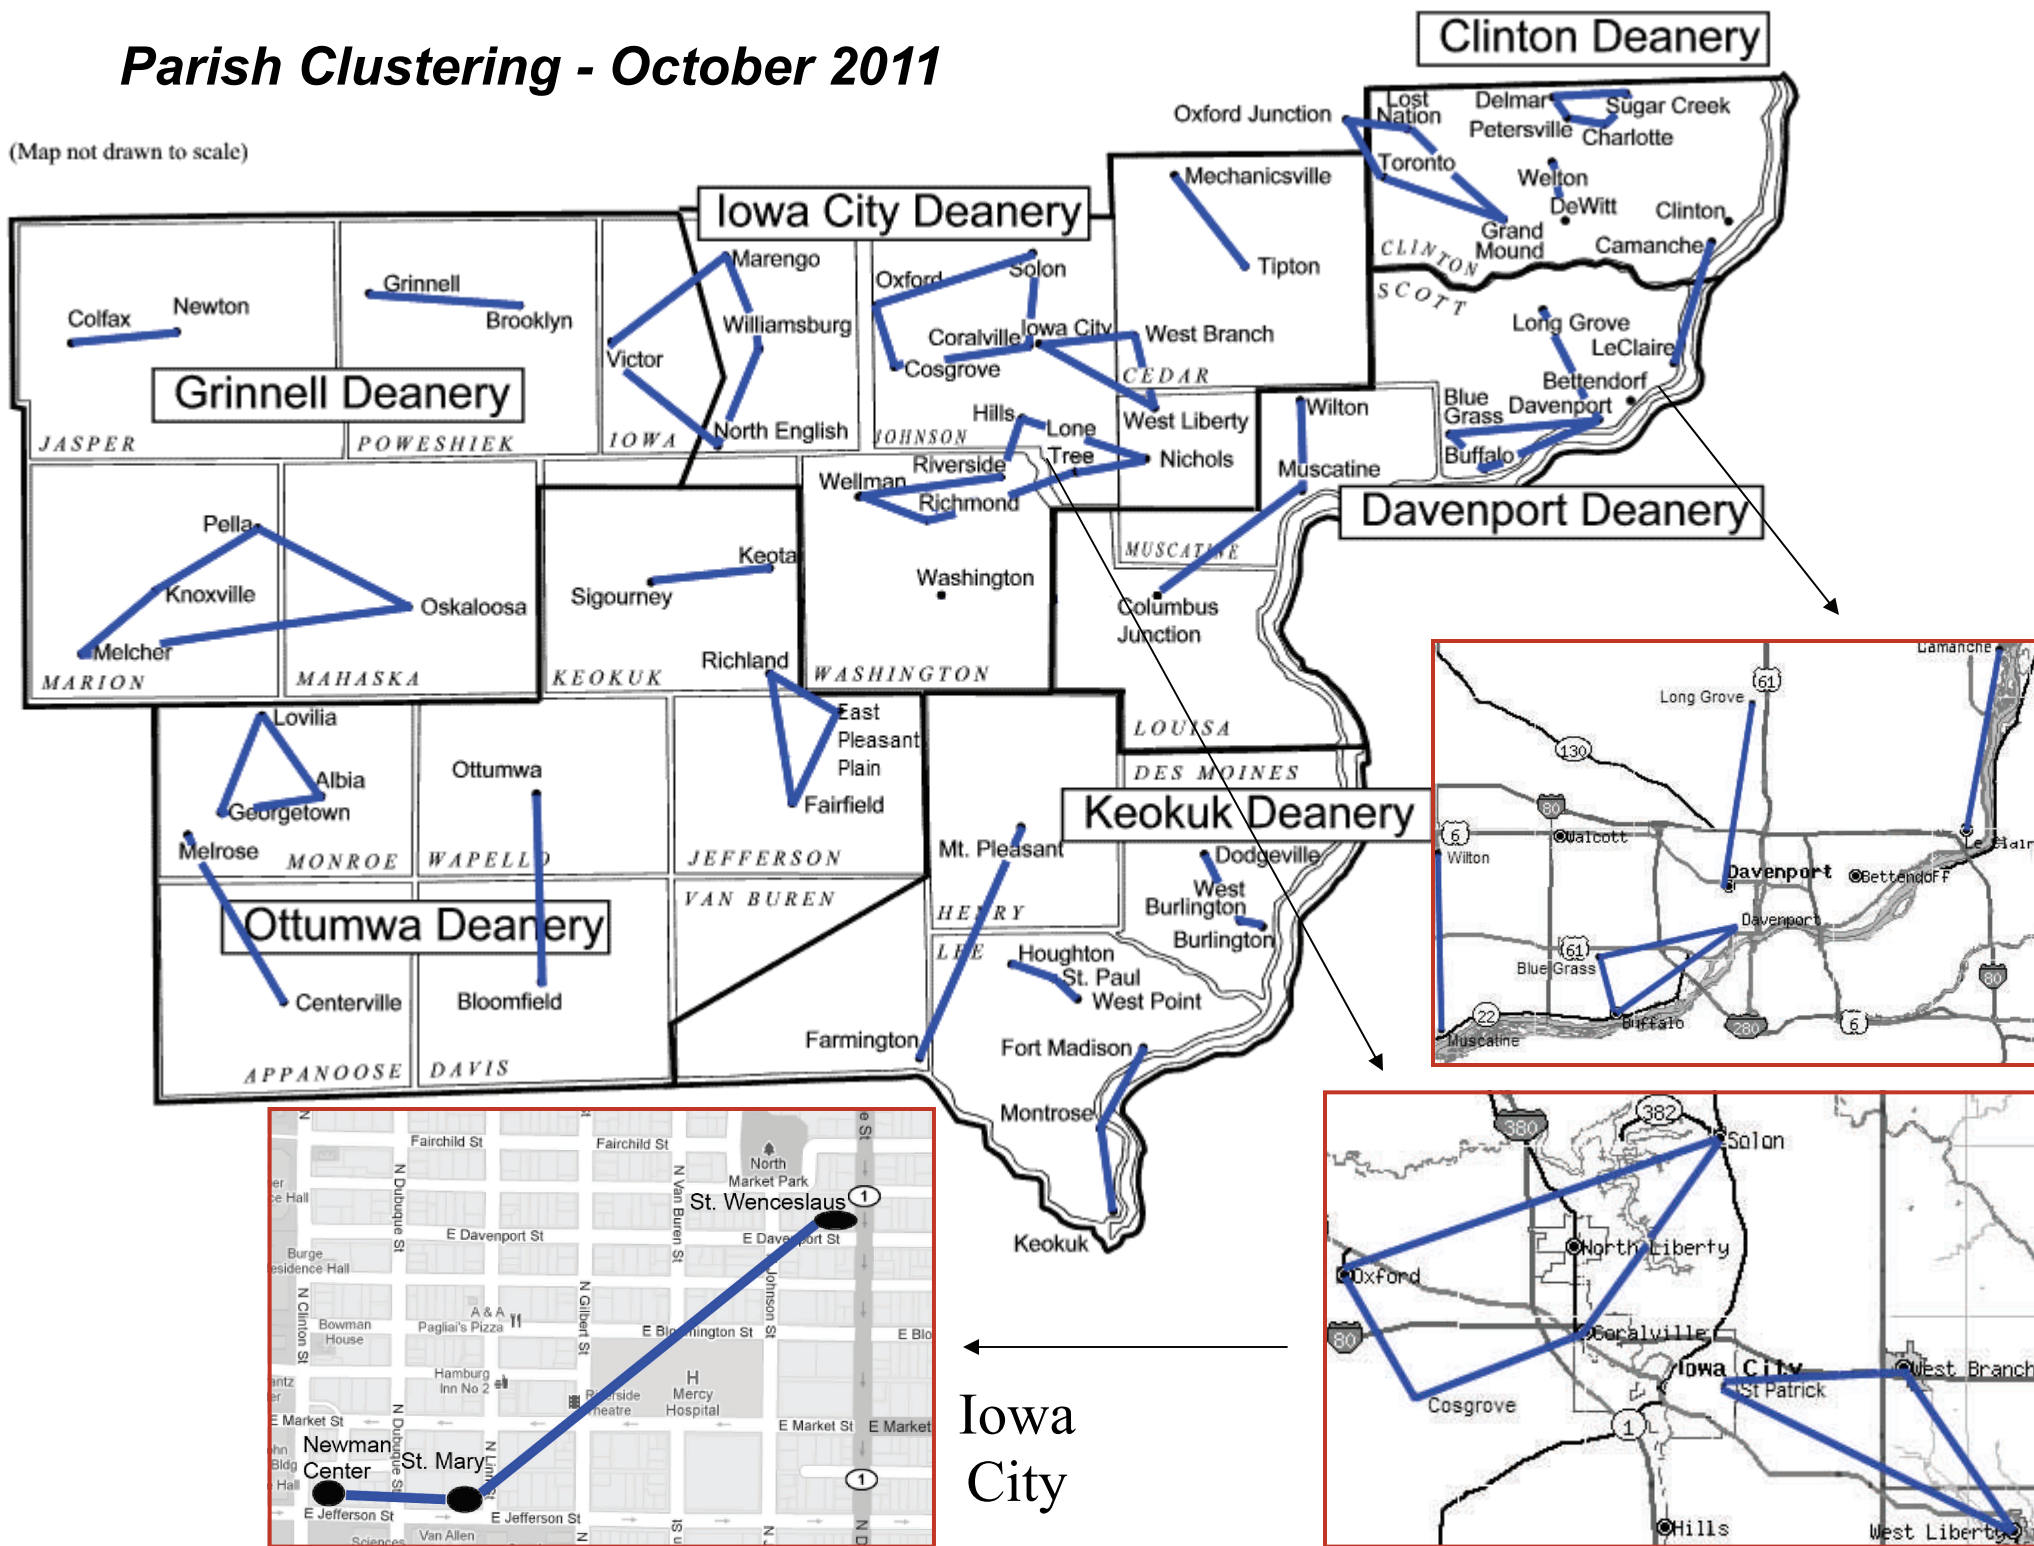

# Parish Clustering - October 2011

(Map not drawn to scale)

Iowa City